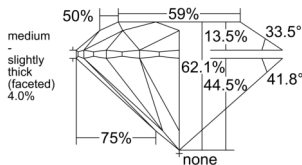

GIA®

FACSIMILE

GIA REPORT 2557650276

Verify this report at GIA.edu

GIA NATURAL DIAMOND DOSSIER®

July 02, 2026
GIA Report Number 2557650276
Shape and Cutting Style ..... Round Brilliant
Measurements ..... 5.07 - 5.10 x 3.16 mm

GRADING RESULTS

Carat Weight ..... 0.50 carat
Color Grade ..... F
Clarity Grade S11
Cut Grade ..... Excellent

ADDITIONAL GRADING INFORMATION

Polish ..... Excellent
Symmetry ..... Excellent
Fluorescence ..... None
Clarity Characteristics ..... Cloud
Inscription(s): GIA 2557650276

PROPORTIONS

Profile to actual proportions