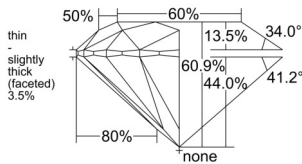

GIA®

FACSIMILE

GIA REPORT 2557643511

Verify this report at GIA.edu

GIA NATURAL DIAMOND DOSSIER®

July 02, 2026
GIA Report Number 2557643511
Shape and Cutting Style ..... Round Brilliant
Measurements ..... 4.74 - 4.77 x 2.90 mm

GRADING RESULTS

Carat Weight ..... 0.40 carat
Color Grade ..... H
Clarity Grade VS1
Cut Grade ..... Excellent

ADDITIONAL GRADING INFORMATION

Polish ..... Excellent
Symmetry ..... Excellent
Fluorescence ..... None
Clarity Characteristics ..... Feather, Needle, Pinpoint
Inscription(s): GIA 2557643511

PROPORTIONS

Profile to actual proportions

GRADING SCALES

GIA COLOR SCALE

COLORLESS	D
	E
	F
	G
	H
	I
	J
NEAR COLORLESS	K
	L
Faint	M
	N
	O
	P
	Q
	R
	S
	T
	U
	V
	W
	X
	Y
LIGHT	Z

GIA CLARITY SCALE

	FLAWLESS
	INTERNALLY FLAWLESS
VERY VERY SLIGHTLY INCLUDED	VVS₁
	VVS₂
VERY SLIGHTLY INCLUDED	VS₁
	VS₂
SLIGHTLY INCLUDED	SI₁
	SI₂
	I₁
	I₂
INCLUDED	I₃

GIA CUT SCALE

	EXCELLENT
	VERY GOOD
	GOOD
	FAIR
	POOR