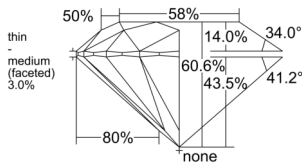

GIA®

FACSIMILE

GIA REPORT 2557628392

Verify this report at GIA.edu

GIA NATURAL DIAMOND DOSSIER®

July 01, 2026
GIA Report Number 2557628392
Shape and Cutting Style ..... Round Brilliant
Measurements ..... 4.35 - 4.38 x 2.65 mm

GRADING RESULTS

Carat Weight ..... 0.30 carat
Color Grade ..... G
Clarity Grade VS1
Cut Grade ..... Excellent

ADDITIONAL GRADING INFORMATION

Polish ..... Excellent
Symmetry ..... Excellent
Fluorescence ..... None
Clarity Characteristics..... Cloud, Knot, Feather, Needle
Inscription(s): GIA 2557628392

PROPORTIONS

GRADING SCALES

GIA COLOR SCALE

COLORLESS	D
	E
	F
	G
	H
	I
	J
NEAR COLORLESS	K
	L
Faint	M
	N
	O
	P
	Q
	R
	S
	T
	U
	V
	W
	X
	Y
Light	Z

GIA CLARITY SCALE

FLAWLESS	VERY VERY SLIGHTLY INCLUDED	VS₁	VS₂	VS₁	VS₂	SL₁	SL₂	I₁	I₂	I₃					
											FLAWLESS	INTERNALLY FLAWLESS	VERY SLIGHTLY INCLUDED	SLIGHTLY INCLUDED	INCLUDED

GIA CUT SCALE

EXCELLENT
VERY GOOD
GOOD
FAIR
POOR