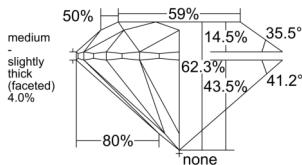

GIA®

FACSIMILE

GIA REPORT 2557627933

Verify this report at GIA.edu

GIA NATURAL DIAMOND DOSSIER®

July 01, 2026
GIA Report Number 2557627933
Shape and Cutting Style ..... Round Brilliant
Measurements ..... 5.05 - 5.09 x 3.16 mm

GRADING RESULTS

Carat Weight ..... 0.50 carat
Color Grade ..... H
Clarity Grade VS1
Cut Grade ..... Excellent

ADDITIONAL GRADING INFORMATION

Polish ..... Excellent
Symmetry ..... Excellent
Fluorescence ..... None
Clarity Characteristics ..... Feather, Cloud
Inscription(s): GIA 2557627933

PROPORTIONS

GRADING SCALES

GIA COLOR SCALE	GIA CLARITY SCALE	GIA CUT SCALE	
D	FLAWLESS	EXCELLENT	
E	INTERNALLY FLAWLESS		
F		VVS₁	VERY GOOD
G	VVS₂		
H	VS₁	GOOD	
I	VS₂		
J	SI₁	FAIR	
K	SI₂		
L	I₁	POOR	
M			
N			
O	I₂		
P			
Q			
R	I₃		
S			
T			
U			
V			
W			
X			
Y			
Z