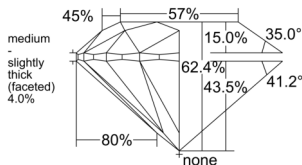

GIA®

FACSIMILE

GIA REPORT 2557625424

Verify this report at GIA.edu

GIA NATURAL DIAMOND DOSSIER®

June 30, 2026
GIA Report Number 2557625424
Shape and Cutting Style ..... Round Brilliant
Measurements ..... 5.64 - 5.67 x 3.53 mm

GRADING RESULTS

Carat Weight ..... 0.70 carat
Color Grade ..... F
Clarity Grade SI2
Cut Grade ..... Excellent

ADDITIONAL GRADING INFORMATION

Polish ..... Excellent
Symmetry ..... Very Good
Fluorescence ..... None
Clarity Characteristics ..... Cloud, Crystal, Feather
Inscription(s): GIA 2557625424

PROPORTIONS

GRADING SCALES

GIA COLOR SCALE

COLOREDNESS	D
	E
	F
	G
	H
	I
	J
NEAR COLORLESS	K
	L
Faint	M
	N
	O
	P
Very Light	R
	S
	T
	U
	V
Light	W
	X
	Y
	Z

GIA CLARITY SCALE

FLAWLESS	VERY VERY SLIGHTLY INCLUDED	VS₁	VS₂	SI₁	SI₂	I₁	I₂	I₃	
									FLAWLESS
INTERNALLY FLAWLESS	VERY SLIGHTLY INCLUDED								

GIA CUT SCALE

EXCELLENT
VERY GOOD
GOOD
FAIR
POOR