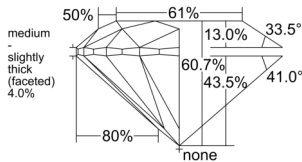

GIA®

FACSIMILE

GIA REPORT 2557624992

Verify this report at GIA.edu

GIA NATURAL DIAMOND DOSSIER®

June 30, 2026
GIA Report Number 2557624992
Shape and Cutting Style ..... Round Brilliant
Measurements ..... 5.41 - 5.45 x 3.29 mm

GRADING RESULTS

Carat Weight ..... 0.60 carat
Color Grade ..... H
Clarity Grade VVS1
Cut Grade ..... Excellent

ADDITIONAL GRADING INFORMATION

Polish ..... Excellent
Symmetry ..... Excellent
Fluorescence ..... Faint
Clarity Characteristics ..... Pinpoint, Feather
Inscription(s): GIA 2557624992

PROPORTIONS

Profile to actual proportions