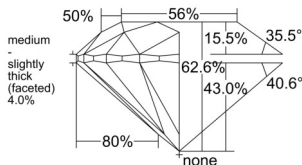

GIA®

FACSIMILE

GIA REPORT 2557622373

Verify this report at GIA.edu

GIA NATURAL DIAMOND DOSSIER®

June 30, 2026
GIA Report Number 2557622373
Shape and Cutting Style ..... Round Brilliant
Measurements ..... 5.64 - 5.68 x 3.54 mm

GRADING RESULTS

Carat Weight ..... 0.70 carat
Color Grade ..... F
Clarity Grade VS1
Cut Grade ..... Excellent

ADDITIONAL GRADING INFORMATION

Polish ..... Excellent
Symmetry ..... Excellent
Fluorescence ..... None
Clarity Characteristics ..... Feather, Needle
Inscription(s): GIA 2557622373

PROPORTIONS

Profile to actual proportions

GRADING SCALES

GIA COLOR SCALE

COLORESS	D
	E
	F
	G
	H
	I
	J
NEAR COLORESS	K
	L
FANT	M
	N
	O
	P
VERY LIGHT	Q
	R
	S
	T
	U
	V
LIGHT	W
	X
	Y
	Z

GIA CLARITY SCALE

FLAWLESS	INTERNAL FLAWLESS	
		FLAWLESS
VERY VERY SLIGHTLY INCLUDED	VVS₁	
	VVS₂	
VERY SLIGHTLY INCLUDED	VS₁	
	VS₂	
SLIGHTLY INCLUDED	SI₁	
	SI₂	
INCLUDED	I₁	
	I₂	
	I₃	

GIA CUT SCALE

EXCELLENT
VERY GOOD
GOOD
FAIR
POOR