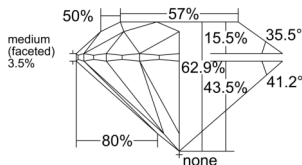

GIA®

FACSIMILE

GIA REPORT 2557595664

Verify this report at GIA.edu

GIA NATURAL DIAMOND DOSSIER®

June 26, 2026
GIA Report Number 2557595664
Shape and Cutting Style ..... Round Brilliant
Measurements ..... 5.05 - 5.09 x 3.19 mm

GRADING RESULTS

Carat Weight ..... 0.50 carat
Color Grade ..... F
Clarity Grade VS1
Cut Grade ..... Excellent

ADDITIONAL GRADING INFORMATION

Polish ..... Excellent
Symmetry ..... Excellent
Fluorescence ..... Faint
Clarity Characteristics ..... Feather, Pinpoint
Inscription(s): GIA 2557595664

PROPORTIONS

Profile to actual proportions

GRADING SCALES

GIA COLOR SCALE

COLORLESS	D
	E
	F
	G
NEAR COLORLESS	H
	I
	J
	K
FAIN	L
	M
	N
	O
VERY LIGHT	P
	Q
	R
	S
	T
	U
	V
LIGHT	W
	X
	Y
	Z

GIA CLARITY SCALE

VERY VERY SLIGHTLY INCLUDED	FLAWLESS
	INTERNALLY FLAWLESS
VERY SLIGHTLY INCLUDED	VVS₁
	VVS₂
SLIGHTLY INCLUDED	VS₁
	VS₂
INCLUDED	SI₁
	SI₂
	I₁
	I₂
	I₃

GIA CUT SCALE

EXCELLENT
VERY GOOD
GOOD
FAIR
POOR