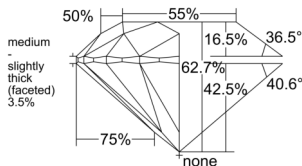

GIA®

FACSIMILE

GIA REPORT 2557593819

Verify this report at GIA.edu

GIA NATURAL DIAMOND DOSSIER®

June 27, 2026
GIA Report Number 2557593819
Shape and Cutting Style ..... Round Brilliant
Measurements ..... 5.13 - 5.14 x 3.22 mm

GRADING RESULTS

Carat Weight ..... 0.52 carat
Color Grade ..... D
Clarity Grade VVS1
Cut Grade ..... Excellent

ADDITIONAL GRADING INFORMATION

Polish ..... Excellent
Symmetry ..... Excellent
Fluorescence ..... Medium Blue
Clarity Characteristics..... Pinpoint, Indented Natural
Inscription(s): GIA 2557593819

PROPORTIONS

Profile to actual proportions