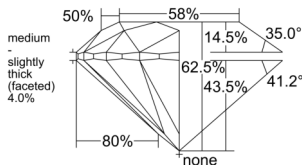

GIA®

FACSIMILE

GIA REPORT 2557592842

Verify this report at GIA.edu

GIA NATURAL DIAMOND DOSSIER®

June 29, 2026
GIA Report Number 2557592842
Shape and Cutting Style ..... Round Brilliant
Measurements ..... 4.82 - 4.85 x 3.02 mm

GRADING RESULTS

Carat Weight ..... 0.43 carat
Color Grade ..... G
Clarity Grade VS1
Cut Grade ..... Excellent

ADDITIONAL GRADING INFORMATION

Polish ..... Excellent
Symmetry ..... Excellent
Fluorescence ..... None
Clarity Characteristics ..... Feather, Cloud
Inscription(s): GIA 2557592842

PROPORTIONS

GRADING SCALES

GIA COLOR SCALE	GIA CLARITY SCALE	GIA CUT SCALE	
D	FLAWLESS	EXCELLENT	
E	INTERNALLY FLAWLESS		
F		VVS₁	VERY GOOD
G	VVS₂		
H	VS₁	GOOD	
I	VS₂		
J	SI₁	FAIR	
K	SI₂		
L	I₁	POOR	
M			
N			
O	I₂		
P			
Q			
R	I₃		
S			
T			
U			
V			
W			
X			
Y			
Z