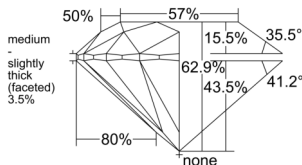

GIA®

FACSIMILE

GIA REPORT 2557592284

Verify this report at GIA.edu

GIA NATURAL DIAMOND DOSSIER®

July 06, 2026
GIA Report Number 2557592284
Shape and Cutting Style ..... Round Brilliant
Measurements ..... 5.39 - 5.42 x 3.40 mm

GRADING RESULTS

Carat Weight ..... 0.61 carat
Color Grade ..... H
Clarity Grade VS2
Cut Grade ..... Excellent

ADDITIONAL GRADING INFORMATION

Polish ..... Excellent
Symmetry ..... Excellent
Fluorescence ..... None
Clarity Characteristics ..... Crystal, Cloud
Inscription(s): GIA 2557592284

PROPORTIONS

GRADING SCALES

GIA COLOR SCALE	GIA CLARITY SCALE	GIA CUT SCALE	
D	FLAWLESS	EXCELLENT	
E	INTERNALLY FLAWLESS		
F		VVS₁	VERY GOOD
G	VVS₂		
H	VS₁	GOOD	
I	VS₂		
J	SI₁	FAIR	
K	SI₂		
L	I₁	POOR	
M	I₂		
N	I₃		
O			
P			
Q			
R			
S			
T			
U			
V			
W			
X			
Y			
Z