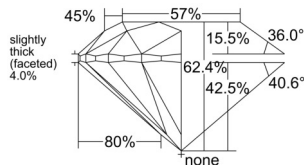

GIA®

FACSIMILE

GIA REPORT 2557570256

Verify this report at GIA.edu

GIA NATURAL DIAMOND DOSSIER®

June 27, 2026
GIA Report Number 2557570256
Shape and Cutting Style ..... Round Brilliant
Measurements ..... 6.05 - 6.10 x 3.79 mm

GRADING RESULTS

Carat Weight ..... 0.87 carat
Color Grade ..... D
Clarity Grade VS1
Cut Grade ..... Excellent

ADDITIONAL GRADING INFORMATION

Polish ..... Excellent
Symmetry ..... Excellent
Fluorescence ..... None
Clarity Characteristics ..... Cloud, Pinpoint
Inscription(s): GIA 2557570256

PROPORTIONS

Profile to actual proportions