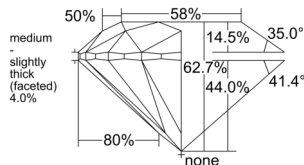

GIA®

FACSIMILE

GIA REPORT 2557565526

Verify this report at GIA.edu

GIA NATURAL DIAMOND DOSSIER®

June 25, 2026
GIA Report Number 2557565526
Shape and Cutting Style ..... Round Brilliant
Measurements ..... 4.67 - 4.70 x 2.94 mm

GRADING RESULTS

Carat Weight ..... 0.40 carat
Color Grade ..... E
Clarity Grade VS1
Cut Grade ..... Excellent

ADDITIONAL GRADING INFORMATION

Polish ..... Excellent
Symmetry ..... Excellent
Fluorescence ..... None
Clarity Characteristics ..... Needle
Inscription(s): GIA 2557565526

PROPORTIONS

GRADING SCALES

GIA COLOR SCALE

COLOURESS	D
	E
	F
	G
	H
	I
	J
NEAR COLOURESS	K
	L
FAIN	M
	N
	O
	P
	Q
	R
	S
	T
	U
	V
	W
	X
	Y
LIGHT	Z

GIA CLARITY SCALE

FLAWLESS	INTERNAL FLAWLESS	
		FLAWLESS
VERY VERY SLIGHTLY INCLUDED	VVS₁	
	VVS₂	
VERY SLIGHTLY INCLUDED	VS₁	
	VS₂	
SLIGHTLY INCLUDED	SI₁	
	SI₂	
INCLUDED	I₁	
	I₂	
	I₃	

GIA CUT SCALE

EXCELLENT
VERY GOOD
GOOD
FAIR
POOR