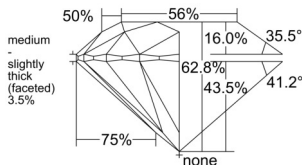

GIA®

FACSIMILE

GIA REPORT 2557564684

Verify this report at GIA.edu

GIA NATURAL DIAMOND DOSSIER®

June 24, 2026
GIA Report Number 2557564684
Shape and Cutting Style ..... Round Brilliant
Measurements ..... 5.42 - 5.45 x 3.41 mm

GRADING RESULTS

Carat Weight ..... 0.62 carat
Color Grade ..... E
Clarity Grade VS1
Cut Grade ..... Excellent

ADDITIONAL GRADING INFORMATION

Polish ..... Excellent
Symmetry ..... Excellent
Fluorescence ..... None
Clarity Characteristics..... Needle, Feather, Pinpoint, Cloud
Inspection(s): GIA 2557564684

PROPORTIONS

GRADING SCALES

GIA COLOR SCALE

COLORESS	D
	E
	F
	G
	H
	I
	J
NEAR COLORESS	K
	L
FAIN	M
	N
	O
	P
VERY LIGHT	R
	S
	T
	U
	V
	W
	X
	Y
LIGHT	Z

GIA CLARITY SCALE

FLAWLESS	VERY VERY SLIGHTLY INCLUDED	VS₁	VS₂	VS₁	VS₂	SI₁	SI₂	I₁	I₂	I₃	
											INTERNAL FLAWLESS

GIA CUT SCALE

EXCELLENT
VERY GOOD
GOOD
FAIR
POOR