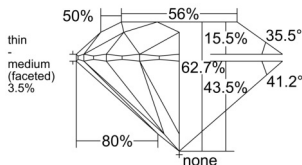

GIA®

FACSIMILE

GIA REPORT 2557560004

Verify this report at gia.edu

GIA NATURAL DIAMOND DOSSIER®

June 24, 2026
GIA Report Number 2557560004
Shape and Cutting Style ..... Round Brilliant
Measurements ..... 5.08 - 5.10 x 3.19 mm

GRADING RESULTS

Carat Weight ..... 0.50 carat
Color Grade ..... G
Clarity Grade S11
Cut Grade ..... Excellent

ADDITIONAL GRADING INFORMATION

Polish ..... Excellent
Symmetry ..... Excellent
Fluorescence ..... None
Clarity Characteristics ..... Crystal, Feather
Inscription(s): GIA 2557560004

PROPORTIONS

Profile to actual proportions