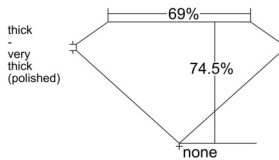

GIA®

FACSIMILE

GIA REPORT 2557554763

Verify this report at GIA.edu

GIA NATURAL DIAMOND DOSSIER®

June 24, 2026
GIA Report Number 2557554763
Shape and Cutting Style ..... Square Modified Brilliant
Measurements ..... 4.09 x 4.03 x 3.00 mm

GRADING RESULTS

Carat Weight ..... 0.45 carat
Color Grade ..... G
Clarity Grade VVS1

ADDITIONAL GRADING INFORMATION

Polish ..... Excellent
Symmetry ..... Very Good
Fluorescence ..... None
Clarity Characteristics ..... Pinpoint, Feather
Inscription(s): GIA 2557554763

PROPORTIONS

Profile not to actual proportions

GRADING SCALES

GIA COLOR SCALE		GIA CLARITY SCALE			
COLORLESS	D	VERY VERY SLIGHTLY INCLUDED	FLAWLESS		
	E		INTERNALLY FLAWLESS		
	F	VERY SLIGHTLY INCLUDED	VVS₁		
	G		VVS₂		
	H		VS₁		
	NEAR COLORLESS	I	SLIGHTLY INCLUDED	VS₂	
		J		SI₁	
		FAINT	K	INCLUDED	SI₂
			L		I₁
			M		I₂
VERT LIGHT	N	LIGHT	I₃		
	O				
	P				
	Q				
	R				
	S				
	T