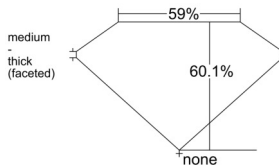

GIA®

FACSIMILE

GIA REPORT 2557543663

Verify this report at GIA.edu

GIA NATURAL DIAMOND DOSSIER®

June 20, 2026
GIA Report Number 2557543663
Shape and Cutting Style ..... Heart Brilliant
Measurements ..... 4.78 x 5.50 x 3.31 mm

GRADING RESULTS

Carat Weight ..... 0.50 carat
Color Grade ..... D
Clarity Grade VS1

ADDITIONAL GRADING INFORMATION

Polish ..... Excellent
Symmetry ..... Excellent
Fluorescence ..... None
Clarity Characteristics ..... Feather, Pinpoint
Inscription(s): GIA 2557543663

PROPORTIONS

Profile not to actual proportions

GRADING SCALES

GIA COLOR SCALE		GIA CLARITY SCALE			
COLORLESS	D	VERY VERY SLIGHTLY INCLUDED	FLAWLESS		
	E		INTERNALLY FLAWLESS		
	F	VERY SLIGHTLY INCLUDED	VVS₁		
	G		VVS₂		
	H		VS₁		
	NEAR COLORLESS	I	SLIGHTLY INCLUDED	VS₂	
		J		SI₁	
		FAINT	K	INCLUDED	SI₂
			L		I₁
			M		I₂
VERT LIGHT	N	LIGHT	I₃		
	O				
	P				
	Q				
	R