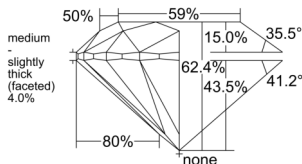

GIA®

FACSIMILE

GIA REPORT 2557541936

Verify this report at GIA.edu

GIA NATURAL DIAMOND DOSSIER®

June 20, 2026
GIA Report Number 2557541936
Shape and Cutting Style ..... Round Brilliant
Measurements ..... 4.27 - 4.29 x 2.67 mm

GRADING RESULTS

Carat Weight ..... 0.30 carat
Color Grade ..... E
Clarity Grade VVS1
Cut Grade ..... Excellent

ADDITIONAL GRADING INFORMATION

Polish ..... Excellent
Symmetry ..... Excellent
Fluorescence ..... Medium Blue
Clarity Characteristics..... Pinpoint, Cloud, Feather, Surface
Graining

Inscription(s): GIA 2557541936

PROPORTIONS

Profile to actual proportions

GRADING SCALES

GIA COLOR SCALE	GIA CLARITY SCALE	GIA CUT SCALE
COLOURLESS	FLAWLESS	EXCELLENT
E	INTERNALLY FLAWLESS	
F	VVS₁	VERY GOOD
G		
H	VVS₂	GOOD
I	VS₁	
J	VS₂	FAIR
K	SI₁	
L	SI₂	POOR
M	I₁	
N	I₂	
O	I₃	
P		
Q		
R		
S		
T		
U		
V		
W		
X		
Y		
Z