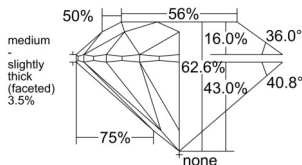

GIA®

FACSIMILE

GIA REPORT 2557541846

Verify this report at GIA.edu

GIA NATURAL DIAMOND DOSSIER®

June 22, 2026
GIA Report Number 2557541846
Shape and Cutting Style ..... Round Brilliant
Measurements ..... 5.05 - 5.08 x 3.17 mm

GRADING RESULTS

Carat Weight ..... 0.50 carat
Color Grade ..... K
Clarity Grade VVS1
Cut Grade ..... Excellent

ADDITIONAL GRADING INFORMATION

Polish ..... Excellent
Symmetry ..... Excellent
Fluorescence ..... None
Clarity Characteristics..... Pinpoint, Needle, Feather, Indented
Natural

Inscription(s): GIA 2557541846

PROPORTIONS

GRADING SCALES

GIA COLOR SCALE	GIA CLARITY SCALE	GIA CUT SCALE	
D	FLAWLESS	EXCELLENT	
E	INTERNALLY FLAWLESS		
F		VVS₁	VERY GOOD
G	VVS₂		
H	VS₁	GOOD	
I	VS₂		
J	SI₁	FAIR	
K	SI₂		
L	I₁	POOR	
M	I₂		
N	I₃		
O			
P			
Q			
R			
S			
T			
U			
V			
W			
X			
Y			
Z