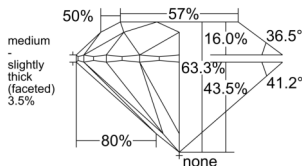

GIA®

FACSIMILE

GIA REPORT 2557541347

Verify this report at GIA.edu

GIA NATURAL DIAMOND DOSSIER®

June 26, 2026
GIA Report Number 2557541347
Shape and Cutting Style ..... Round Brilliant
Measurements ..... 5.48 - 5.51 x 3.48 mm

GRADING RESULTS

Carat Weight ..... 0.65 carat
Color Grade ..... D
Clarity Grade VVS1
Cut Grade ..... Excellent

ADDITIONAL GRADING INFORMATION

Polish ..... Excellent
Symmetry ..... Excellent
Fluorescence ..... None
Clarity Characteristics ..... Pinpoint, Cloud, Feather
Inscription(s): GIA 2557541347

PROPORTIONS

GRADING SCALES

GIA COLOR SCALE

COLORESS	D
	E
	F
	G
	H
	I
	J
NEAR COLORESS	K
	L
FANIT	M
	N
	O
	P
	Q
	R
	S
	T
	U
	V
	W
	X
	Y
LIGHT	Z

GIA CLARITY SCALE

VERY VERY SLIGHTLY INCLUDED	FLAWLESS
	INTERNALLY FLAWLESS
VERY SLIGHTLY INCLUDED	VVS₁
	VVS₂
SLIGHTLY INCLUDED	VS₁
	VS₂
INCLUDED	SI₁
	SI₂
	I₁
	I₂
	I₃

GIA CUT SCALE

EXCELLENT
VERY GOOD
GOOD
FAIR
POOR