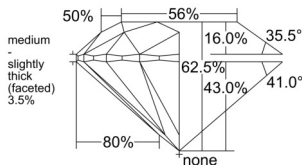

GIA®

FACSIMILE

GIA NATURAL DIAMOND DOSSIER®

June 19, 2026
GIA Report Number 2557537114
Shape and Cutting Style ..... Round Brilliant
Measurements ..... 5.09 - 5.11 x 3.19 mm

GRADING RESULTS

Carat Weight ..... 0.51 carat
Color Grade ..... G
Clarity Grade S11
Cut Grade ..... Excellent

ADDITIONAL GRADING INFORMATION

Polish ..... Excellent
Symmetry ..... Excellent
Fluorescence ..... None
Clarity Characteristics ..... Crystal, Cloud
Inscription(s): GIA 2557537114

GIA REPORT 2557537114

Verify this report at GIA.edu

PROPORTIONS

Profile to actual proportions