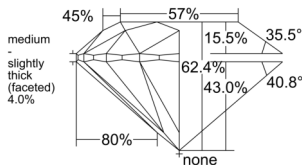

GIA®

FACSIMILE

GIA REPORT 2557536937

Verify this report at GIA.edu

GIA NATURAL DIAMOND DOSSIER®

June 20, 2026
GIA Report Number 2557536937
Shape and Cutting Style ..... Round Brilliant
Measurements ..... 5.38 - 5.40 x 3.37 mm

GRADING RESULTS

Carat Weight ..... 0.60 carat
Color Grade ..... K
Clarity Grade VVS2
Cut Grade ..... Excellent

ADDITIONAL GRADING INFORMATION

Polish ..... Excellent
Symmetry ..... Excellent
Fluorescence ..... None
Clarity Characteristics ..... Cloud, Feather, Pinpoint
Inspection(s): GIA 2557536937

PROPORTIONS

Profile to actual proportions