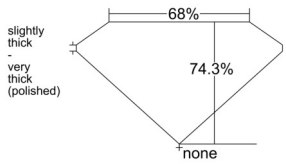

GIA®

FACSIMILE

GIA REPORT 2557536856

Verify this report at gia.edu

GIA NATURAL DIAMOND DOSSIER®

June 22, 2026
GIA Report Number 2557536856
Shape and Cutting Style ..... **Square Modified Brilliant**
Measurements ..... **4.94 x 4.87 x 3.62 mm**

GRADING RESULTS

Carat Weight ..... **0.80 carat**
Color Grade ..... **H**
Clarity Grade **VS2**

ADDITIONAL GRADING INFORMATION

Polish ..... **Excellent**
Symmetry ..... **Excellent**
Fluorescence ..... **None**
Clarity Characteristics..... **Cloud, Feather**
Inscription(s): GIA 2557536856

PROPORTIONS

Profile not to actual proportions

GRADING SCALES

GIA COLOR SCALE		GIA CLARITY SCALE			
COLORLESS	D	VERY VERY SLIGHTLY INCLUDED	FLAWLESS		
	E		INTERNALLY FLAWLESS		
	F		VVS₁		
	NEAR COLORLESS	G	VVS₂		
		H	VERY SLIGHTLY INCLUDED	VS₁	
		I		VS₂	
		FAINT	J	SLIGHTLY INCLUDED	SI₁
			K		SI₂
	L		INCLUDED		I₁
	M			I₂	
VERT LIGHT	N		INCLUDED	I₃	
	O				
	P				
	Q				
	R				
LIGHT	S				
	T				
	U				
	V				
	W				
X					
Y					
Z