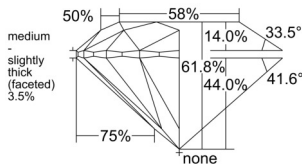

GIA®

FACSIMILE

GIA REPORT 2557529563

Verify this report at GIA.edu

GIA NATURAL DIAMOND DOSSIER®

June 19, 2026
GIA Report Number 2557529563
Shape and Cutting Style ..... Round Brilliant
Measurements ..... 4.31 - 4.34 x 2.68 mm

GRADING RESULTS

Carat Weight ..... 0.30 carat
Color Grade ..... E
Clarity Grade VVS1
Cut Grade ..... Excellent

ADDITIONAL GRADING INFORMATION

Polish ..... Excellent
Symmetry ..... Excellent
Fluorescence ..... Strong Blue
Clarity Characteristics..... Pinpoint, Feather, Surface Graining
Inspection(s): GIA 2557529563

PROPORTIONS

Profile to actual proportions

GRADING SCALES

GIA COLOR SCALE	GIA CLARITY SCALE	GIA CUT SCALE
COLORESS	FLAWLESS	EXCELLENT
D	FLAWLESS	
E	INTERNALLY FLAWLESS	VERY GOOD
F	VVS₁	
G	VVS₂	GOOD
H	VS₁	
I	VS₂	FAIR
J	SI₁	
K	SI₂	POOR
L	I₁	
M	I₂	
N	I₃	
O		
P		
Q		
R		
S		
T		
U		
V		
W		
X		
Y		
Z