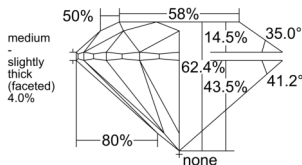

GIA®

FACSIMILE

GIA REPORT 2557528515

Verify this report at GIA.edu

GIA NATURAL DIAMOND DOSSIER®

June 19, 2026
GIA Report Number 2557528515
Shape and Cutting Style ..... Round Brilliant
Measurements ..... 4.28 - 4.30 x 2.68 mm

GRADING RESULTS

Carat Weight ..... 0.30 carat
Color Grade ..... H
Clarity Grade VS1
Cut Grade ..... Excellent

ADDITIONAL GRADING INFORMATION

Polish ..... Excellent
Symmetry ..... Excellent
Fluorescence ..... None
Clarity Characteristics ..... Cloud, Needle, Pinpoint
Inscription(s): GIA 2557528515

PROPORTIONS

GRADING SCALES

GIA COLOR SCALE	GIA CLARITY SCALE	GIA CUT SCALE
COLOURLESS	FLAWLESS	EXCELLENT
D	INTERNALLY FLAWLESS	
E	VVS₁	VERY GOOD
F		
G	VS₁	GOOD
H		
I	SI₁	FAIR
J		
K	I₁	POOR
L		
M	I₂	
N		
O	I₃	
P		
Q		
R		
S		
T		
U		
V		
W		
X		
Y		
Z