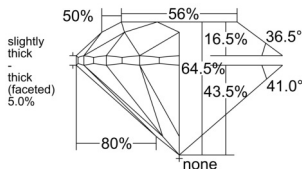

GIA®

FACSIMILE

GIA REPORT 2557527517

Verify this report at GIA.edu

GIA NATURAL DIAMOND DOSSIER®

June 20, 2026
GIA Report Number 2557527517
Shape and Cutting Style ..... Round Brilliant
Measurements ..... 5.80 - 5.83 x 3.75 mm

GRADING RESULTS

Carat Weight ..... 0.80 carat
Color Grade ..... M, Faint Brown
Clarity Grade VS1
Cut Grade ..... Very Good

ADDITIONAL GRADING INFORMATION

Polish ..... Excellent
Symmetry ..... Very Good
Fluorescence ..... Faint
Clarity Characteristics..... Indented Natural, Cloud, Pinpoint
Inscription(s): GIA 2557527517

PROPORTIONS

Profile to actual proportions