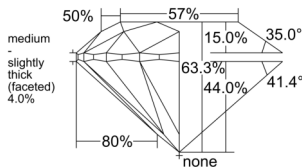

GIA®

FACSIMILE

GIA REPORT 2557527456

Verify this report at GIA.edu

GIA NATURAL DIAMOND DOSSIER®

June 20, 2026
GIA Report Number 2557527456
Shape and Cutting Style ..... Round Brilliant
Measurements ..... 5.03 - 5.06 x 3.19 mm

GRADING RESULTS

Carat Weight ..... 0.50 carat
Color Grade ..... E
Clarity Grade VS1
Cut Grade ..... Excellent

ADDITIONAL GRADING INFORMATION

Polish ..... Excellent
Symmetry ..... Excellent
Fluorescence ..... Strong Blue
Clarity Characteristics ..... Cloud, Needle
Inscription(s): GIA 2557527456

PROPORTIONS

GRADING SCALES

GIA COLOR SCALE

COLORESS	D
	E
	F
	G
	H
	I
	J
NEAR COLORESS	K
	L
FANIT	M
	N
	O
	P
	Q
VERY LIGHT	R
	S
	T
	U
	V
	W
	X
	Y
LIGHT	Z

GIA CLARITY SCALE

FLAWLESS	INTERNAL FLAWLESS	
		FLAWLESS
VERY VERY SLIGHTLY INCLUDED	VERY SLIGHTLY INCLUDED	
		VVS₁
	VVS₂	
SLIGHTLY INCLUDED	INCLUDED	
		VS₁
	VS₂	
	SI₁	
	SI₂	
	I₁	
	I₂	
	I₃	

GIA CUT SCALE

EXCELLENT
VERY GOOD
GOOD
FAIR
POOR