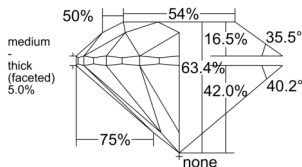

GIA®

FACSIMILE

GIA REPORT 2557527301

Verify this report at GIA.edu

GIA NATURAL DIAMOND DOSSIER®

June 20, 2026
GIA Report Number 2557527301
Shape and Cutting Style ..... Round Brilliant
Measurements ..... 4.99 - 5.01 x 3.17 mm

GRADING RESULTS

Carat Weight ..... 0.50 carat
Color Grade ..... G
Clarity Grade VS1
Cut Grade ..... Very Good

ADDITIONAL GRADING INFORMATION

Polish ..... Excellent
Symmetry ..... Excellent
Fluorescence ..... None
Clarity Characteristics..... Feather, Needle, Pinpoint
Inscription(s): GIA 2557527301

PROPORTIONS

Profile to actual proportions

GRADING SCALES

GIA COLOR SCALE

COLORLESS	D
	E
	F
	G
	H
	I
	J
NEAR COLORLESS	K
	L
FAIN	M
	N
	O
	P
VERY LIGHT	Q
	R
	S
	T
	U
	V
LIGHT	W
	X
	Y
	Z

GIA CLARITY SCALE

FLAWLESS	VERY VERY SLIGHTLY INCLUDED	VS₁	VS₂	VS₁	VS₂	SL₁	SL₂	I₁	I₂	I₃					
											FLAWLESS	INTERNALLY FLAWLESS	VERY SLIGHTLY INCLUDED	SLIGHTLY INCLUDED	INCLUDED

GIA CUT SCALE

EXCELLENT
VERY GOOD
GOOD
FAIR
POOR