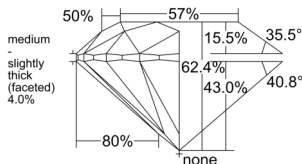

GIA®

FACSIMILE

GIA REPORT 2557525937

Verify this report at GIA.edu

GIA NATURAL DIAMOND DOSSIER®

June 18, 2026
GIA Report Number 2557525937
Shape and Cutting Style ..... Round Brilliant
Measurements ..... 4.45 - 4.48 x 2.78 mm

GRADING RESULTS

Carat Weight ..... 0.34 carat
Color Grade ..... D
Clarity Grade VVS2
Cut Grade ..... Excellent

ADDITIONAL GRADING INFORMATION

Polish ..... Excellent
Symmetry ..... Excellent
Fluorescence ..... Strong Blue
Clarity Characteristics..... Needle, Cloud
Inscription(s): GIA 2557525937

PROPORTIONS

Profile to actual proportions

GRADING SCALES

GIA COLOR SCALE

COLORESS	D
	E
	F
	G
	H
	I
	J
NEAR COLORESS	K
	L
Faint	M
	N
	O
	P
	Q
VERY LIGHT	R
	S
	T
	U
	V
	W
	X
	Y
LIGHT	Z

GIA CLARITY SCALE

FLAWLESS	INTERNAL FLAWLESS	
		FLAWLESS
VERY VERY SLIGHTLY INCLUDED	VVS₁	
	VVS₂	
VERY SLIGHTLY INCLUDED	VS₁	
	VS₂	
SLIGHTLY INCLUDED	SI₁	
	SI₂	
INCLUDED	I₁	
	I₂	
	I₃	

GIA CUT SCALE

EXCELLENT
VERY GOOD
GOOD
FAIR
POOR