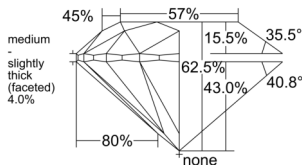

GIA®

FACSIMILE

GIA REPORT 2557525769

Verify this report at GIA.edu

GIA NATURAL DIAMOND DOSSIER®

June 22, 2026
GIA Report Number 2557525769
Shape and Cutting Style ..... Round Brilliant
Measurements ..... 5.05 - 5.07 x 3.16 mm

GRADING RESULTS

Carat Weight ..... 0.50 carat
Color Grade ..... J
Clarity Grade VS1
Cut Grade ..... Excellent

ADDITIONAL GRADING INFORMATION

Polish ..... Excellent
Symmetry ..... Excellent
Fluorescence ..... Strong Blue
Clarity Characteristics ..... Crystal, Pinpoint
Inscription(s): GIA 2557525769

PROPORTIONS

GRADING SCALES

GIA COLOR SCALE

COLOURLESS	D
	E
	F
	G
	H
	I
NEAR COLOURLESS	J
	K
	L
FAIN	M
	N
	O
	P
VERY LIGHT	Q
	R
	S
	T
	U
	V
	W
	X
	Y
LIGHT	Z

GIA CLARITY SCALE

FLAWLESS	INTERNAL FLAWLESS	
		FLAWLESS
VERY VERY SLIGHTLY INCLUDED	VVS₁	
	VVS₂	
VERY SLIGHTLY INCLUDED	VS₁	
	VS₂	
SLIGHTLY INCLUDED	SI₁	
	SI₂	
INCLUDED	I₁	
	I₂	
	I₃	

GIA CUT SCALE

EXCELLENT
VERY GOOD
GOOD
FAIR
POOR