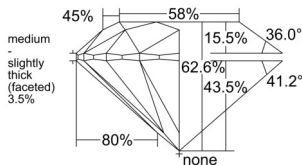

GIA®

FACSIMILE

GIA REPORT 2557525656

Verify this report at GIA.edu

GIA NATURAL DIAMOND DOSSIER®

June 19, 2026
GIA Report Number 2557525656
Shape and Cutting Style ..... Round Brilliant
Measurements ..... 5.05 - 5.08 x 3.17 mm

GRADING RESULTS

Carat Weight ..... 0.50 carat
Color Grade I
Clarity Grade VVS1
Cut Grade ..... Excellent

ADDITIONAL GRADING INFORMATION

Polish ..... Excellent
Symmetry ..... Excellent
Fluorescence ..... Strong Blue
Clarity Characteristics ..... Pinpoint, Feather
Inscription(s): GIA 2557525656

PROPORTIONS

Profile to actual proportions

GRADING SCALES

GIA COLOR SCALE	GIA CLARITY SCALE	GIA CUT SCALE	
D	FLAWLESS	EXCELLENT	
E	INTERNALLY FLAWLESS		
F		VVS₁	VERY GOOD
G	VVS₂		
H	VS₁	GOOD	
I	VS₂		
J	SI₁	FAIR	
K	SI₂		
L	I₁	POOR	
M			
N			
O	I₂		
P			
Q			
R	I₃		
S			
T			
U			
V			
W			
X			
Y			
Z