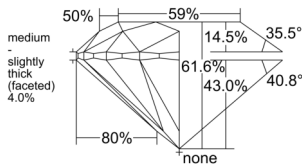

GIA®

FACSIMILE

GIA REPORT 2557524924

Verify this report at GIA.edu

GIA NATURAL DIAMOND DOSSIER®

June 18, 2026
GIA Report Number 2557524924
Shape and Cutting Style ..... Round Brilliant
Measurements ..... 4.45 - 4.48 x 2.75 mm

GRADING RESULTS

Carat Weight ..... 0.34 carat
Color Grade ..... E
Clarity Grade VVS2
Cut Grade ..... Excellent

ADDITIONAL GRADING INFORMATION

Polish ..... Excellent
Symmetry ..... Excellent
Fluorescence ..... Strong Blue
Clarity Characteristics ..... Pinpoint
Inscription(s): GIA 2557524924

PROPORTIONS

Profile to actual proportions

GRADING SCALES

GIA COLOR SCALE

COLORLESS	D
	E
	F
	G
	H
	I
	J
NEAR COLORLESS	K
	L
Faint	M
	N
	O
	P
	Q
Very Light	R
	S
	T
	U
	V
	W
	X
	Y
Light	Z

GIA CLARITY SCALE

FLAWLESS	INTERNAL FLAWLESS	
		FLAWLESS
VERY VERY SLIGHTLY INCLUDED	VVS₁	
	VVS₂	
VERY SLIGHTLY INCLUDED	VS₁	
	VS₂	
SLIGHTLY INCLUDED	SI₁	
	SI₂	
INCLUDED	I₁	
	I₂	
	I₃	

GIA CUT SCALE

EXCELLENT	
	VERY GOOD
GOOD	
FAIR	
POOR