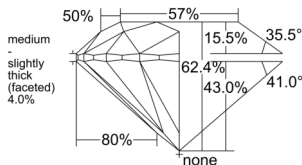

GIA®

FACSIMILE

GIA REPORT 2557524877

Verify this report at GIA.edu

GIA NATURAL DIAMOND DOSSIER®

June 19, 2026
GIA Report Number 2557524877
Shape and Cutting Style ..... Round Brilliant
Measurements ..... 5.86 - 5.88 x 3.66 mm

GRADING RESULTS

Carat Weight ..... 0.78 carat
Color Grade ..... E
Clarity Grade VS1
Cut Grade ..... Excellent

ADDITIONAL GRADING INFORMATION

Polish ..... Excellent
Symmetry ..... Excellent
Fluorescence ..... None
Clarity Characteristics..... Cloud, Crystal, Feather, Pinpoint
Inspection(s): GIA 2557524877

PROPORTIONS

GRADING SCALES

GIA COLOR SCALE	GIA CLARITY SCALE	GIA CUT SCALE	
D	FLAWLESS	EXCELLENT	
E	INTERNALLY FLAWLESS		
F		VVS₁	VERY GOOD
G	VVS₂		
H	VS₁	GOOD	
I	VS₂		
J	SI₁	FAIR	
K	SI₂		
L	I₁	POOR	
M	I₂		
N	I₃		
O			
P			
Q			
R			
S			
T			
U			
V			
W			
X			
Y			
Z