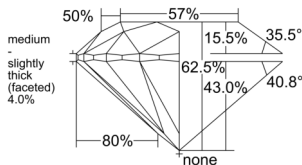

GIA®

FACSIMILE

GIA REPORT 2557524280

Verify this report at GIA.edu

GIA NATURAL DIAMOND DOSSIER®

June 18, 2026
GIA Report Number 2557524280
Shape and Cutting Style ..... Round Brilliant
Measurements ..... 5.03 - 5.06 x 3.16 mm

GRADING RESULTS

Carat Weight ..... 0.50 carat
Color Grade ..... F
Clarity Grade VS2
Cut Grade ..... Excellent

ADDITIONAL GRADING INFORMATION

Polish ..... Excellent
Symmetry ..... Excellent
Fluorescence ..... Strong Blue
Clarity Characteristics..... Crystal, Indented Natural
Inspection(s): GIA 2557524280

PROPORTIONS

GRADING SCALES

GIA COLOR SCALE

COLORESS	D
	E
	F
	G
	H
	I
	J
NEAR COLORESS	K
	L
FAIN	M
	N
	O
	P
VERY LIGHT	Q
	R
	S
	T
	U
	V
	W
	X
	Y
LIGHT	Z

GIA CLARITY SCALE

FLAWLESS	INTERNAL FLAWLESS	
		FLAWLESS
VERY VERY SLIGHTLY INCLUDED	VVS₁	
	VVS₂	
VERY SLIGHTLY INCLUDED	VS₁	
	VS₂	
SLIGHTLY INCLUDED	SI₁	
	SI₂	
INCLUDED	I₁	
	I₂	
	I₃	

GIA CUT SCALE

EXCELLENT
VERY GOOD
GOOD
FAIR
POOR