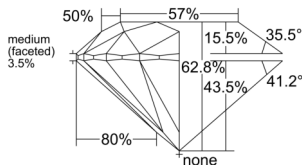

GIA®

FACSIMILE

GIA REPORT 2557524124

Verify this report at gia.edu

GIA NATURAL DIAMOND DOSSIER®

June 18, 2026
GIA Report Number 2557524124
Shape and Cutting Style ..... Round Brilliant
Measurements ..... 5.65 - 5.69 x 3.56 mm

GRADING RESULTS

Carat Weight ..... 0.70 carat
Color Grade ..... H
Clarity Grade S11
Cut Grade ..... Excellent

ADDITIONAL GRADING INFORMATION

Polish ..... Excellent
Symmetry ..... Excellent
Fluorescence ..... Medium Blue
Clarity Characteristics ..... Crystal, Feather
Inscription(s): GIA 2557524124

PROPORTIONS

Profile to actual proportions

GRADING SCALES

GIA COLOR SCALE	GIA CLARITY SCALE	GIA CUT SCALE	
D	FLAWLESS	EXCELLENT	
E	INTERNALLY FLAWLESS		
F		VVS₁	VERY GOOD
G	VVS₂		
H	VS₁	GOOD	
I	VS₂		
J	S1₁	FAIR	
K	S1₂		
L	I₁	POOR	
M	I₂		
N	I₃		
O			
P			
Q			
R			
S			
T			
U			
V			
W			
X			
Y			
Z