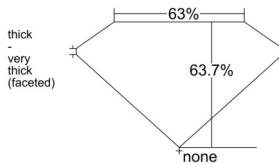

GIA®

FACSIMILE

GIA REPORT 2557522754

Verify this report at GIA.edu

GIA NATURAL DIAMOND DOSSIER®

June 18, 2026
GIA Report Number 2557522754
Shape and Cutting Style ..... Marquise Brilliant
Measurements ..... 8.79 x 4.81 x 3.07 mm

GRADING RESULTS

Carat Weight ..... 0.80 carat
Color Grade ..... F
Clarity Grade VVS2

ADDITIONAL GRADING INFORMATION

Polish ..... Excellent
Symmetry ..... Very Good
Fluorescence ..... Medium Blue
Clarity Characteristics..... Crystal, Cloud, Internal Graining
Inscription(s): GIA 2557522754

PROPORTIONS

Profile not to actual proportions

GRADING SCALES

GIA COLOR SCALE		GIA CLARITY SCALE			
COLORLESS	D	VERY VERY SLIGHTLY INCLUDED	FLAWLESS		
	E		INTERNALLY FLAWLESS		
	F		VVS₁		
	NEAR COLORLESS	G	VVS₂		
		H	VERY SLIGHTLY INCLUDED	VS₁	
		I		VS₂	
		FAINT	J	SLIGHTLY INCLUDED	SI₁
	K		SI₂		
	L		INCLUDED		I₁
	M			I₂	
N	I₃				
VERT LIGHT	O				
	P				
	Q				
	R				
	S				
	T				
LIGHT	U				
	V				
	W				
	X				
	Y				
	Z