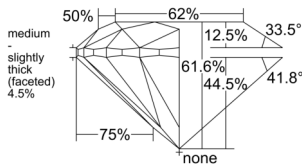

GIA®

FACSIMILE

GIA REPORT 2557499634

Verify this report at GIA.edu

GIA NATURAL DIAMOND DOSSIER®

June 22, 2026
GIA Report Number 2557499634
Shape and Cutting Style ..... Round Brilliant
Measurements ..... 5.05 - 5.09 x 3.12 mm

GRADING RESULTS

Carat Weight ..... 0.50 carat
Color Grade I
Clarity Grade VVS1
Cut Grade ..... Excellent

ADDITIONAL GRADING INFORMATION

Polish ..... Excellent
Symmetry ..... Excellent
Fluorescence ..... None
Clarity Characteristics ..... Pinpoint, Feather
Inscription(s): GIA 2557499634

PROPORTIONS

Profile to actual proportions

GRADING SCALES

GIA COLOR SCALE	GIA CLARITY SCALE	GIA CUT SCALE	
D	FLAWLESS	EXCELLENT	
E	INTERNALLY FLAWLESS		
F		VVS₁	VERY GOOD
G	VVS₂		
H	VS₁	GOOD	
I	VS₂		
J	SI₁	FAIR	
K	SI₂		
L	I₁	POOR	
M	I₂		
N	I₃		
O			
P			
Q			
R			
S			
T			
U			
V			
W			
X			
Y			
Z