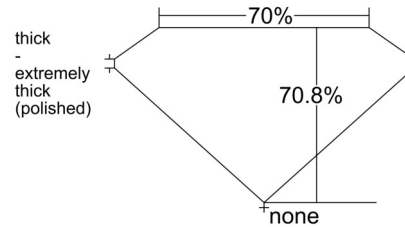

GIA NATURAL DIAMOND GRADING REPORT

June 19, 2026  
 GIA Report Number ..... 2557495768  
 Shape and Cutting Style ..... Emerald Cut  
 Measurements ..... 7.49 x 5.26 x 3.73 mm

GRADING RESULTS

Carat Weight ..... 1.50 carat  
 Color Grade ..... J  
 Clarity Grade ..... VS1

PROPORTIONS

Profile not to actual proportions

CLARITY CHARACTERISTICS

KEY TO SYMBOLS\*

- Crystal
- ∖ Needle

\* Red symbols denote internal characteristics (inclusions). Green or black symbols denote external characteristics (blemishes). Diagram is an approximate representation of the diamond, and symbols shown indicate type, position, and approximate size of clarity characteristics. All clarity characteristics may not be shown. Details of finish are not shown.