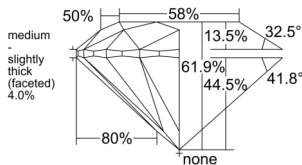

GIA®

FACSIMILE

GIA REPORT 2557493225

Verify this report at GIA.edu

GIA NATURAL DIAMOND DOSSIER®

June 15, 2026
GIA Report Number 2557493225
Shape and Cutting Style ..... Round Brilliant
Measurements ..... 4.47 - 4.49 x 2.77 mm

GRADING RESULTS

Carat Weight ..... 0.34 carat
Color Grade ..... D
Clarity Grade VS1
Cut Grade ..... Excellent

ADDITIONAL GRADING INFORMATION

Polish ..... Excellent
Symmetry ..... Excellent
Fluorescence ..... None
Clarity Characteristics ..... Cloud, Pinpoint
Inscription(s): GIA 2557493225

PROPORTIONS

Profile to actual proportions

GRADING SCALES

GIA COLOR SCALE	GIA CLARITY SCALE	GIA CUT SCALE	
D	FLAWLESS	EXCELLENT	
E	INTERNALLY FLAWLESS		
F		VVS₁	VERY GOOD
G	VVS₂		
H	VS₁	GOOD	
I	VS₂		
J	SI₁	FAIR	
K	SI₂		
L	I₁	POOR	
M	I₂		
N	I₃		
O			
P			
Q			
R			
S			
T			
U			
V			
W			
X			
Y			
Z