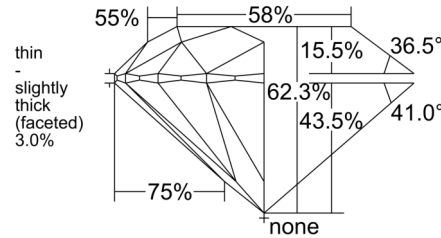

GIA NATURAL DIAMOND GRADING REPORT

June 26, 2026
 GIA Report Number 2557488514
 Shape and Cutting Style Round Brilliant
 Measurements 7.02 - 7.05 x 4.39 mm

GRADING RESULTS

Carat Weight 1.34 carat
 Color Grade F
 Clarity Grade VVS2
 Cut Grade Excellent

ADDITIONAL GRADING INFORMATION

Polish Excellent
 Symmetry Excellent
 Fluorescence None
 Inscription(s): GIA 2557488514
Comments: Additional pinpoints are not shown.

PROPORTIONS

Profile to actual proportions

CLARITY CHARACTERISTICS

KEY TO SYMBOLS*

- Pinpoint
- ~ Feather

* Red symbols denote internal characteristics (inclusions). Green or black symbols denote external characteristics (blemishes). Diagram is an approximate representation of the diamond, and symbols shown indicate type, position, and approximate size of clarity characteristics. All clarity characteristics may not be shown. Details of finish are not shown.