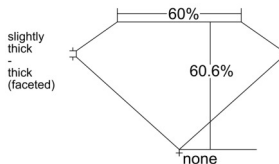

GIA®

FACSIMILE

GIA REPORT 2557476827

Verify this report at GIA.edu

GIA NATURAL DIAMOND DOSSIER®

June 15, 2026
GIA Report Number 2557476827
Shape and Cutting Style ..... Pear Brilliant
Measurements ..... 7.97 x 4.97 x 3.01 mm

GRADING RESULTS

Carat Weight ..... 0.70 carat
Color Grade ..... H
Clarity Grade VS1

ADDITIONAL GRADING INFORMATION

Polish ..... Excellent
Symmetry ..... Excellent
Fluorescence ..... Medium Blue
Clarity Characteristics ..... Crystal
Inscription(s): GIA 2557476827

PROPORTIONS

Profile not to actual proportions

GRADING SCALES

GIA COLOR SCALE		GIA CLARITY SCALE	
COLORLESS	D	VERY VERY SLIGHTLY INCLUDED	FLAWLESS
	E		INTERNALLY FLAWLESS
	F		VVS₁
	G		VVS₂
	H		VS₁
	I		VS₂
	J		SI₁
	K		SI₂
	L		I₁
	M		I₂
NEAR COLORLESS	N	SLIGHTLY INCLUDED	I₃
	O		
	P		
	Q		
FAINT	R		
	S		
	T		
	U		
VERY LIGHT	V		
	W		
	X		
	Y		
LIGHT	Z