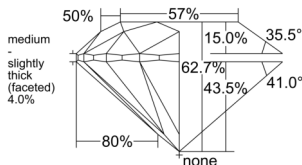

GIA®

FACSIMILE

GIA NATURAL DIAMOND DOSSIER®

June 11, 2026
GIA Report Number 2557474139
Shape and Cutting Style ..... Round Brilliant
Measurements ..... 5.47 - 5.51 x 3.44 mm

GRADING RESULTS

Carat Weight ..... 0.64 carat
Color Grade ..... K
Clarity Grade VS1
Cut Grade ..... Excellent

ADDITIONAL GRADING INFORMATION

Polish ..... Excellent
Symmetry ..... Excellent
Fluorescence ..... Medium Blue
Clarity Characteristics ..... Crystal, Cloud
Inscription(s): GIA 2557474139

GIA REPORT 2557474139

Verify this report at GIA.edu

PROPORTIONS

Profile to actual proportions