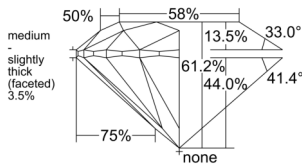

GIA®

FACSIMILE

GIA REPORT 2557472996

Verify this report at GIA.edu

GIA NATURAL DIAMOND DOSSIER®

June 15, 2026
GIA Report Number 2557472996
Shape and Cutting Style ..... Round Brilliant
Measurements ..... 5.21 - 5.23 x 3.19 mm

GRADING RESULTS

Carat Weight ..... 0.53 carat
Color Grade ..... D
Clarity Grade VS1
Cut Grade ..... Excellent

ADDITIONAL GRADING INFORMATION

Polish ..... Excellent
Symmetry ..... Excellent
Fluorescence ..... None
Clarity Characteristics ..... Crystal
Inscription(s): GIA 2557472996

PROPORTIONS

Profile to actual proportions