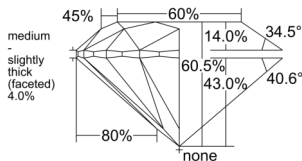

GIA®

FACSIMILE

GIA REPORT 2557468959

Verify this report at GIA.edu

GIA NATURAL DIAMOND DOSSIER®

June 11, 2026
GIA Report Number 2557468959
Shape and Cutting Style ..... Round Brilliant
Measurements ..... 4.73 - 4.76 x 2.87 mm

GRADING RESULTS

Carat Weight ..... 0.40 carat
Color Grade I
Clarity Grade VVS1
Cut Grade ..... Excellent

ADDITIONAL GRADING INFORMATION

Polish ..... Excellent
Symmetry ..... Very Good
Fluorescence ..... Strong Blue
Clarity Characteristics..... Pinpoint, Feather, Manufacturing Remnant, Indented Natural
Inscription(s): GIA 2557468959

PROPORTIONS

Profile to actual proportions

GRADING SCALES

GIA COLOR SCALE

COLOURESS	D
	E
	F
	G
	H
	I
	J
NEAR COLOURESS	K
	L
FAINT	M
	N
	O
	P
	Q
VERY LIGHT	R
	S
	T
	U
	V
	W
	X
	Y
LIGHT	Z

GIA CLARITY SCALE

FLAWLESS	INTERNAL FLAWLESS	
		FLAWLESS
VERY VERY SLIGHTLY INCLUDED	VVS₁	
	VVS₂	
VERY SLIGHTLY INCLUDED	VS₁	
	VS₂	
SLIGHTLY INCLUDED	SI₁	
	SI₂	
INCLUDED	I₁	
	I₂	
	I₃	

GIA CUT SCALE

EXCELLENT
VERY GOOD
GOOD
FAIR
POOR