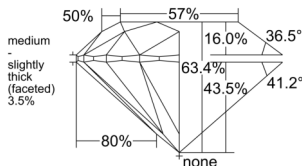

GIA®

FACSIMILE

GIA REPORT 2557468578

Verify this report at GIA.edu

GIA NATURAL DIAMOND DOSSIER®

June 19, 2026
GIA Report Number 2557468578
Shape and Cutting Style ..... Round Brilliant
Measurements ..... 5.02 - 5.06 x 3.20 mm

GRADING RESULTS

Carat Weight ..... 0.50 carat
Color Grade ..... D
Clarity Grade VS1
Cut Grade ..... Excellent

ADDITIONAL GRADING INFORMATION

Polish ..... Excellent
Symmetry ..... Excellent
Fluorescence ..... None
Clarity Characteristics ..... Crystal, Cloud, Pinpoint
Inscription(s): GIA 2557468578

PROPORTIONS

GRADING SCALES

GIA COLOR SCALE

COLORLESS	D
	E
	F
	G
	H
	I
	J
NEAR COLORLESS	K
	L
Faint	M
	N
	O
	P
Very Light	Q
	R
	S
	T
	U
	V
Light	W
	X
	Y
	Z

GIA CLARITY SCALE

FLAWLESS	INTERNAL FLAWLESS	
		FLAWLESS
VERY VERY SLIGHTLY INCLUDED	VVS₁	
	VVS₂	
VERY SLIGHTLY INCLUDED	VS₁	
	VS₂	
SLIGHTLY INCLUDED	SI₁	
	SI₂	
INCLUDED	I₁	
	I₂	
	I₃	

GIA CUT SCALE

EXCELLENT
VERY GOOD
GOOD
FAIR
POOR