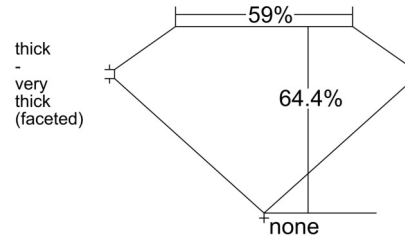

GIA NATURAL DIAMOND GRADING REPORT

June 11, 2026
GIA Report Number 2557462404
Shape and Cutting Style Oval Brilliant
Measurements 7.82 x 5.50 x 3.55 mm

GRADING RESULTS

Carat Weight 1.00 carat
Color Grade D
Clarity Grade VVS2

Profile not to actual proportions

CLARITY CHARACTERISTICS

KEY TO SYMBOLS*

- Cloud
- Feather
- Pinpoint

* Red symbols denote internal characteristics (inclusions). Green or black symbols denote external characteristics (blemishes). Diagram is an approximate representation of the diamond, and symbols shown indicate type, position, and approximate size of clarity characteristics. All clarity characteristics may not be shown. Details of finish are not shown.