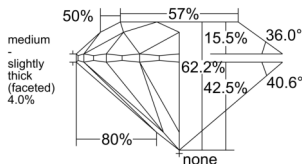

GIA®

FACSIMILE

GIA REPORT 2557459701

Verify this report at GIA.edu

GIA NATURAL DIAMOND DOSSIER®

June 11, 2026
GIA Report Number 2557459701
Shape and Cutting Style ..... Round Brilliant
Measurements ..... 5.05 - 5.08 x 3.15 mm

GRADING RESULTS

Carat Weight ..... 0.50 carat
Color Grade ..... D
Clarity Grade VVS1
Cut Grade ..... Excellent

ADDITIONAL GRADING INFORMATION

Polish ..... Excellent
Symmetry ..... Excellent
Fluorescence ..... Medium Blue
Clarity Characteristics..... Cloud, Pinpoint, Surface Graining
Inscription(s): GIA 2557459701

PROPORTIONS

Profile to actual proportions

GRADING SCALES

GIA COLOR SCALE	GIA CLARITY SCALE	GIA CUT SCALE	
D	FLAWLESS	EXCELLENT	
E	INTERNALLY FLAWLESS		
F		VVS₁	VERY GOOD
G	VVS₂		
H	VS₁	GOOD	
I	VS₂		
J	SI₁	FAIR	
K	SI₂		
L	I₁	POOR	
M			
N			
O	I₂		
P			
Q			
R	I₃		
S			
T			
U			
V			
W			
X			
Y			
Z