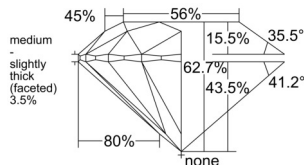

GIA®

FACSIMILE

GIA REPORT 2557454161

Verify this report at GIA.edu

GIA NATURAL DIAMOND DOSSIER®

June 09, 2026
GIA Report Number 2557454161
Shape and Cutting Style ..... Round Brilliant
Measurements ..... 5.07 - 5.11 x 3.19 mm

GRADING RESULTS

Carat Weight ..... 0.51 carat
Color Grade ..... J
Clarity Grade VS1
Cut Grade ..... Excellent

ADDITIONAL GRADING INFORMATION

Polish ..... Excellent
Symmetry ..... Excellent
Fluorescence ..... None
Clarity Characteristics ..... Cloud, Crystal, Pinpoint
Inscription(s): GIA 2557454161

PROPORTIONS

Profile to actual proportions