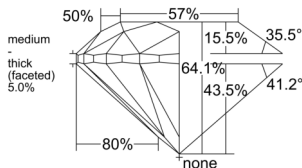

GIA®

FACSIMILE

GIA REPORT 2557447204

Verify this report at GIA.edu

GIA NATURAL DIAMOND DOSSIER®

June 10, 2026
GIA Report Number 2557447204
Shape and Cutting Style ..... Round Brilliant
Measurements ..... 6.04 - 6.08 x 3.88 mm

GRADING RESULTS

Carat Weight ..... 0.90 carat
Color Grade ..... D
Clarity Grade VVS2
Cut Grade ..... Very Good

ADDITIONAL GRADING INFORMATION

Polish ..... Excellent
Symmetry ..... Very Good
Fluorescence ..... None
Clarity Characteristics..... Cloud, Pinpoint, Feather, Indented
Natural

Inscription(s): GIA 2557447204

PROPORTIONS

Profile to actual proportions

GRADING SCALES

GIA COLOR SCALE	GIA CLARITY SCALE	GIA CUT SCALE	
D	FLAWLESS	EXCELLENT	
E	INTERNALLY FLAWLESS		
F		VVS₁	VERY GOOD
G	VVS₂		
H	VS₁	GOOD	
I	VS₂		
J	SI₁	FAIR	
K	SI₂		
L	I₁	POOR	
M	I₂		
N	I₃		
O			
P			
Q			
R			
S			
T			
U			
V			
W			
X			
Y			
Z