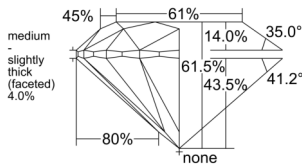

GIA®

FACSIMILE

GIA REPORT 2557434551

Verify this report at GIA.edu

GIA NATURAL DIAMOND DOSSIER®

June 05, 2026
GIA Report Number 2557434551
Shape and Cutting Style ..... Round Brilliant
Measurements ..... 5.18 - 5.20 x 3.19 mm

GRADING RESULTS

Carat Weight ..... 0.53 carat
Color Grade ..... K
Clarity Grade VS1
Cut Grade ..... Excellent

ADDITIONAL GRADING INFORMATION

Polish ..... Excellent
Symmetry ..... Excellent
Fluorescence ..... Faint
Clarity Characteristics..... Crystal, Needle, Pinpoint, Cloud
Inscription(s): GIA 2557434551

PROPORTIONS

Profile to actual proportions